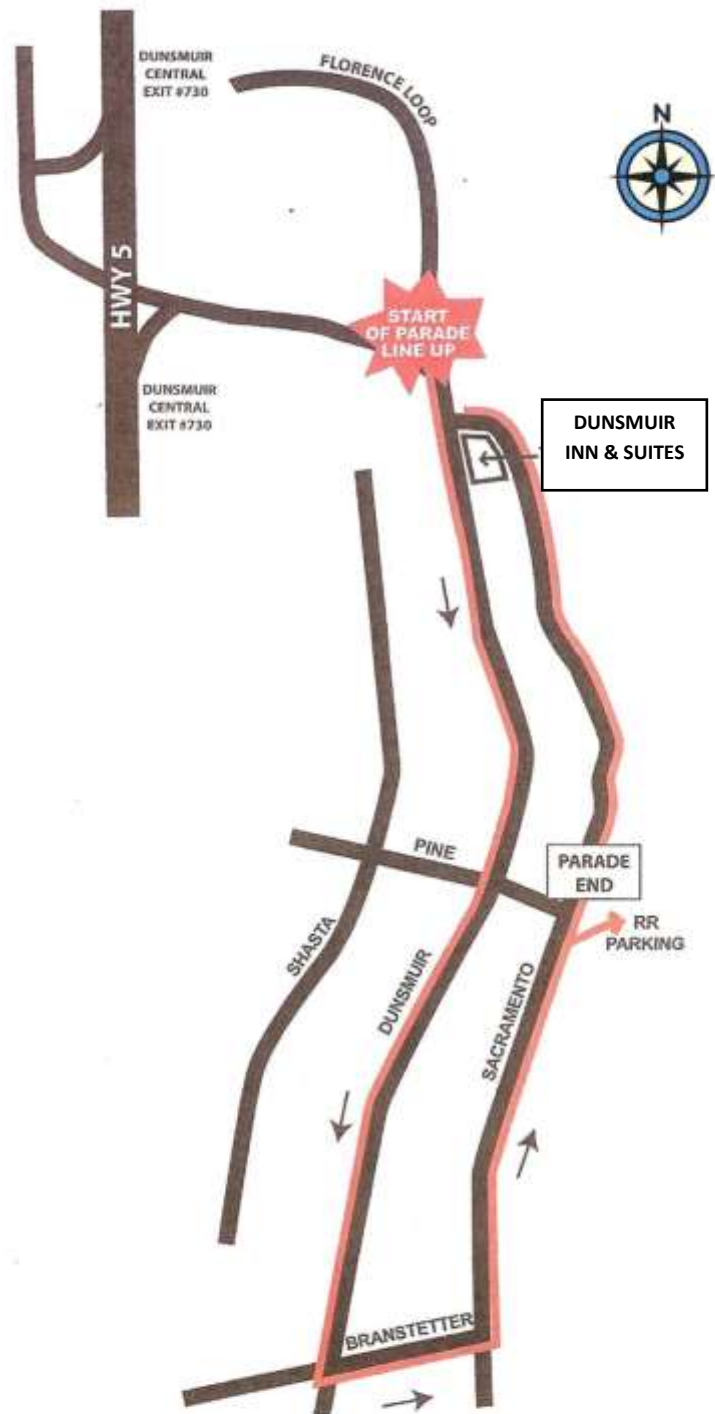

DUNSMUIR RAILROAD DAYS

PARADE MAP 2024

PARADE ROUTE:

Start lining up just North of the Dunsmuir Inn. Parade starts at noon. Lineup starts at 10:30 a.m.

As indicated by the red line, the parade will proceed South to Branstetter. Make a left to Sacramento Ave.

Proceed North on Sacramento to Pine.

At this point parade participants on foot can take a right turn off into the railroad parking lot.

Horses and vehicles will continue up Sacramento back to the starting point, that way the parade doesn't stall out on Sacramento Ave.

From the beginning of the parade to Pine St. is 1.1 miles.

If you have young children or other walking participants who may find this too long, please see Ester for shortcut details.

See you on June 8th

IT'S OK TO THROW CANDY TO THE KIDS!!!

MAP NOT TO SCALE